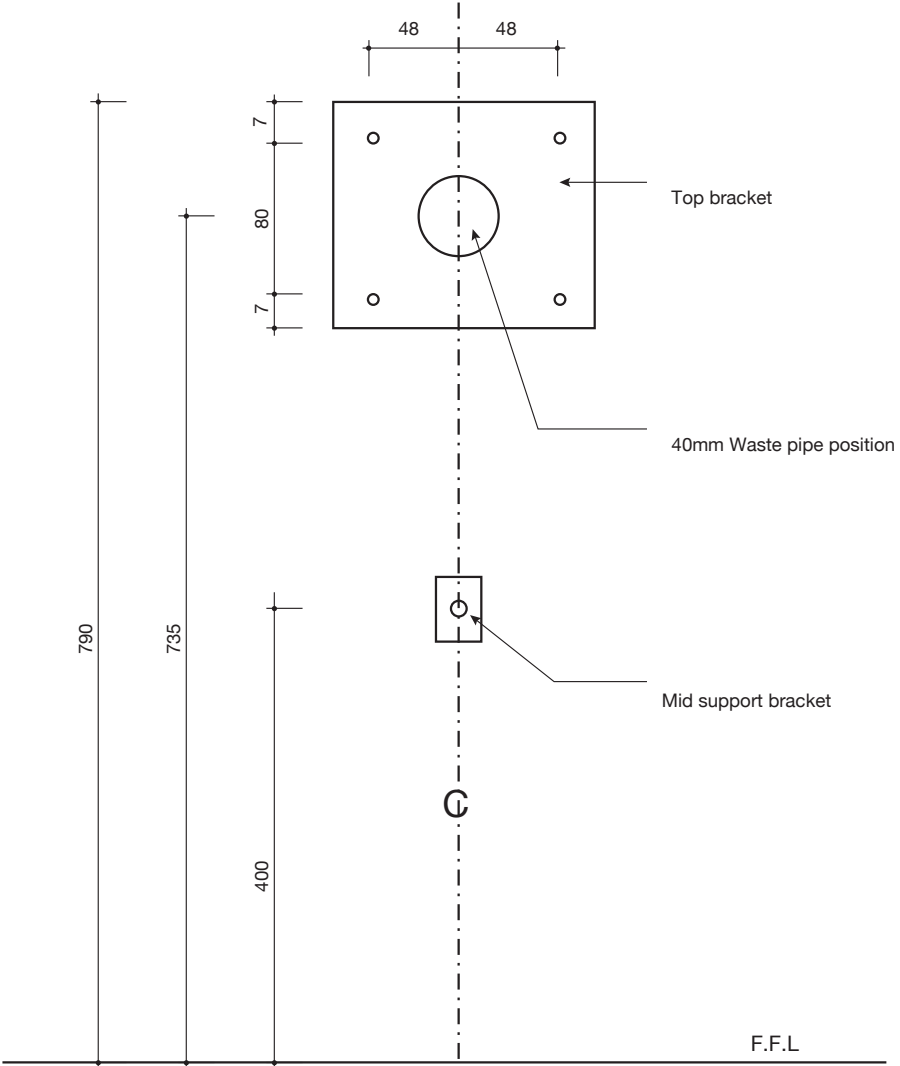

STUDIO

Screw fixing positions for top and mid wall mounted brackets