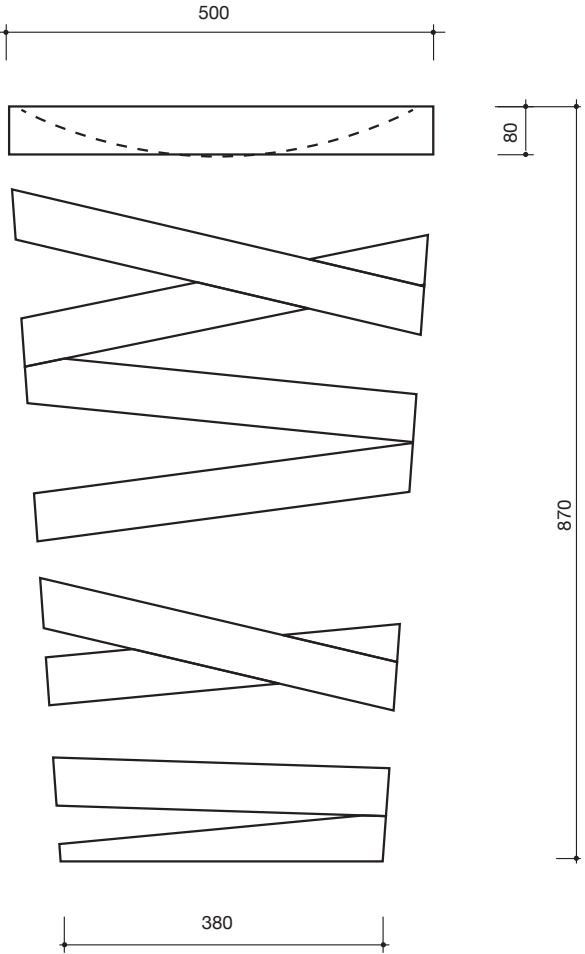

STUDIO

Screw fixing positions for top and mid wall mounted brackets