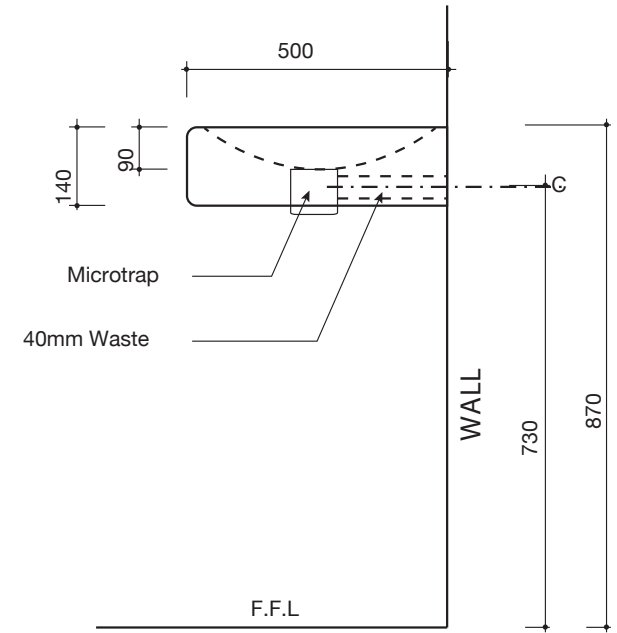

RESET

Wall fixing positions 1200/1500

Wall fixing positions 1750

| Length | X | A | B | C | D |
|--------|-----|----|-----|-----|------|
| 1200 | 330 | 50 | 430 | 875 | 1150 |
| 1500 | 380 | 50 | 480 | 970 | 1450 |

Height to centre of 40mm Waste pipe using micro trap supplied