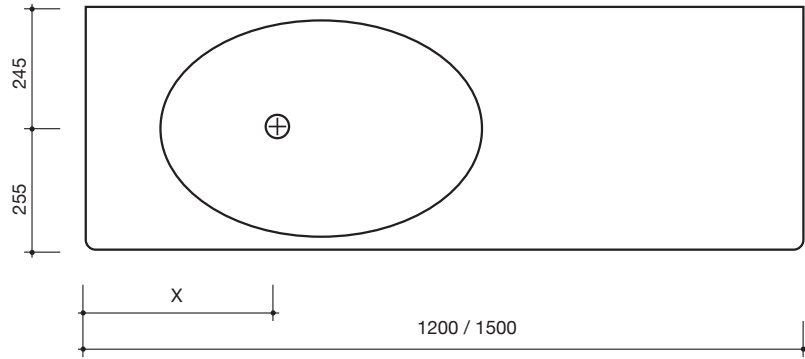

RESET

Wall fixing positions 1200/1500

Wall fixing positions 1750

| Length | X | A | B | C | D |
|--------|-----|----|-----|-----|------|
| 1200 | 330 | 50 | 430 | 875 | 1150 |
| 1500 | 380 | 50 | 480 | 970 | 1450 |

Height to centre of 40mm Waste pipe using micro trap supplied