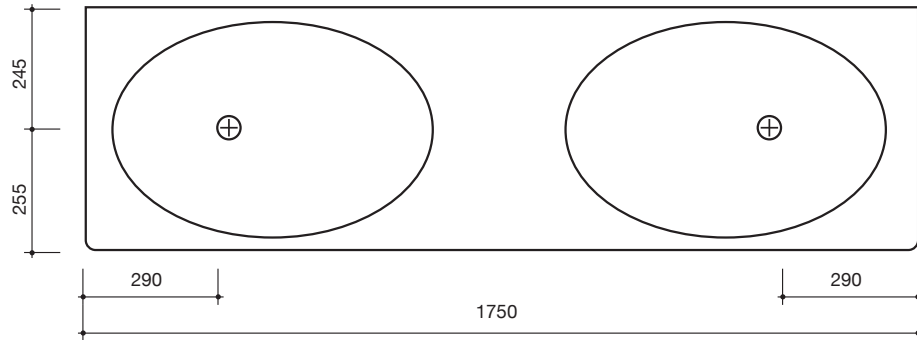

RESET

Wall fixing positions 1200/1500

Wall fixing positions 1750

| Length | X | A | B | C | D |
|--------|-----|----|-----|-----|------|
| 1200 | 330 | 50 | 430 | 875 | 1150 |
| 1500 | 380 | 50 | 480 | 970 | 1450 |

Height to centre of 40mm Waste pipe using micro trap supplied