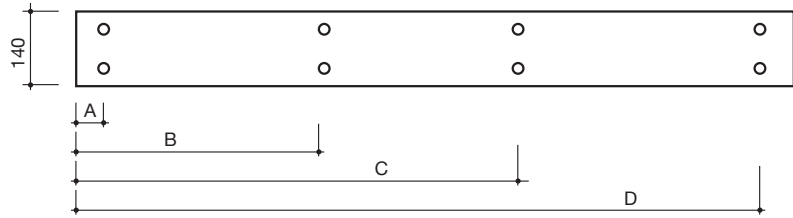

RESET

Wall fixing positions 1200/1500

Wall fixing positions 1750

| Length | X | A | B | C | D |
|--------|-----|----|-----|-----|------|
| 1200 | 330 | 50 | 430 | 875 | 1150 |
| 1500 | 380 | 50 | 480 | 970 | 1450 |

Height to centre of 40mm Waste pipe using micro trap supplied