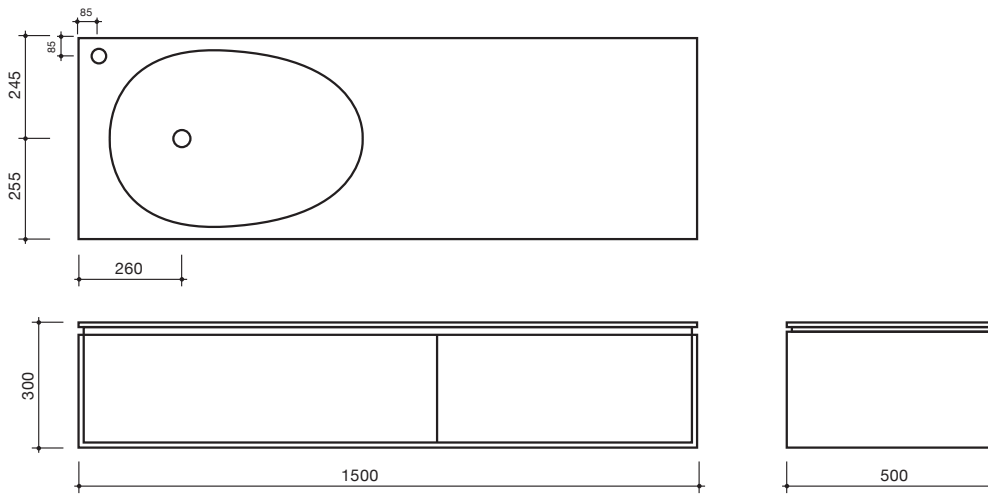

GLIDE 750

GLIDE 1200

GLIDE 1500

GLIDE 1750 DOUBLE BASIN

Glide 750 Front Elevation

Key

- Power Cord
- ⊕ Hot and Cold
- ⊕ 40mm Waste Pipe

Glide 1200 Front Elevation