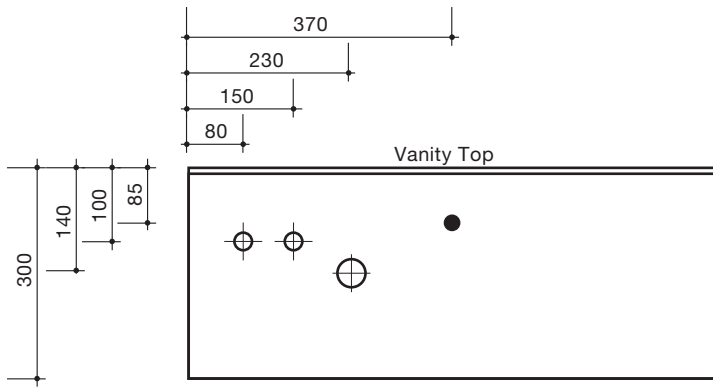

GLIDE 750

GLIDE 1200

GLIDE 1500

GLIDE 1750 DOUBLE BASIN

Glide 750 Front Elevation

Key

- Power Cord
- ⊕ Hot and Cold
- ⊕ 40mm Waste Pipe

Glide 1200 Front Elevation