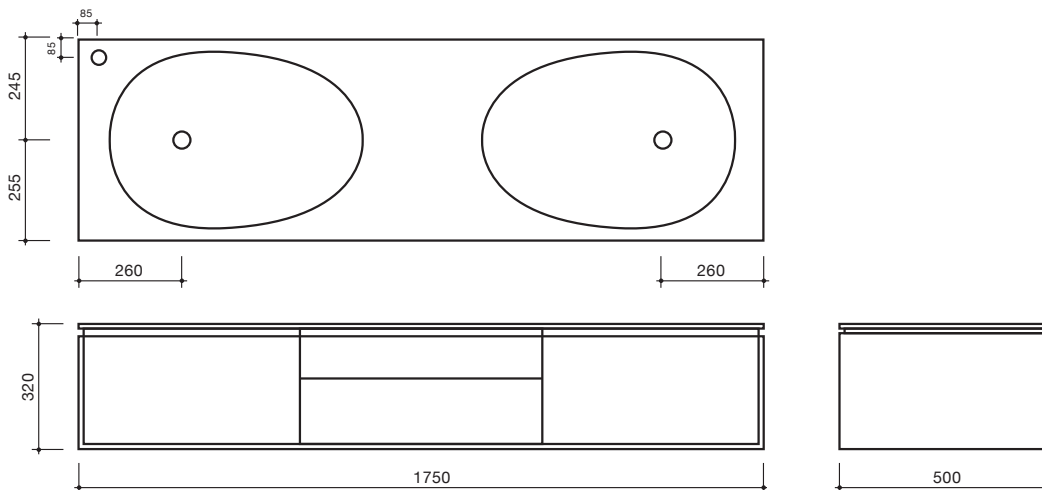

GLIDE 750

GLIDE 1200

GLIDE 1500

GLIDE 1750 DOUBLE BASIN

Glide 750 Front Elevation

Key

- Power Cord
- ⊕ Hot and Cold
- ⊕ 40mm Waste Pipe

Glide 1200 Front Elevation