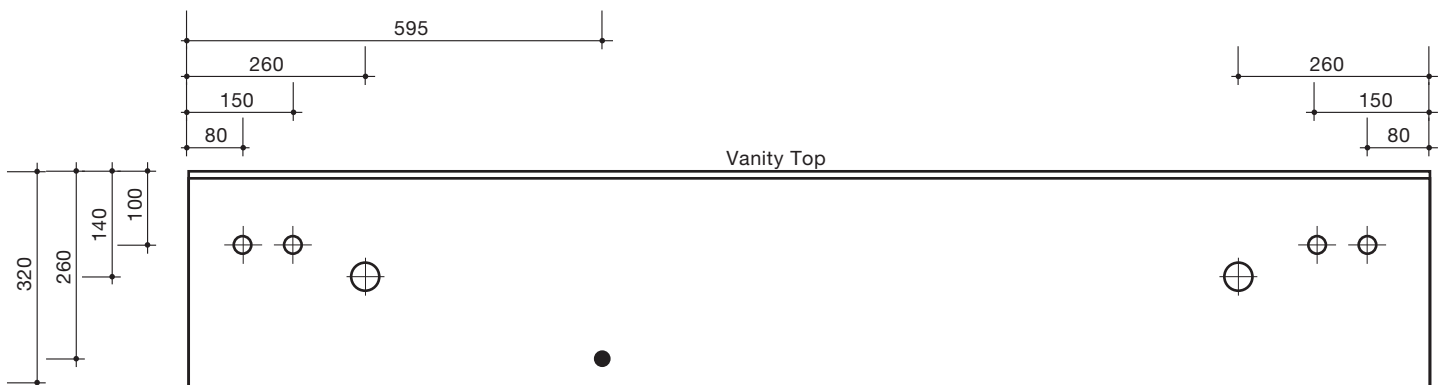

Glide 1750 Front Elevation