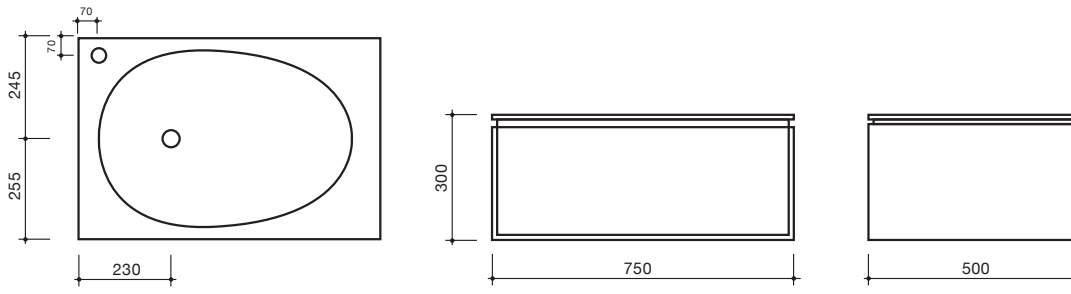

GLIDE 750

GLIDE 1200

GLIDE 1500

GLIDE 1750 DOUBLE BASIN

Glide 750 Front Elevation

Key

- Power Cord
- ⊕ Hot and Cold
- ⊕ 40mm Waste Pipe

Glide 1200 Front Elevation