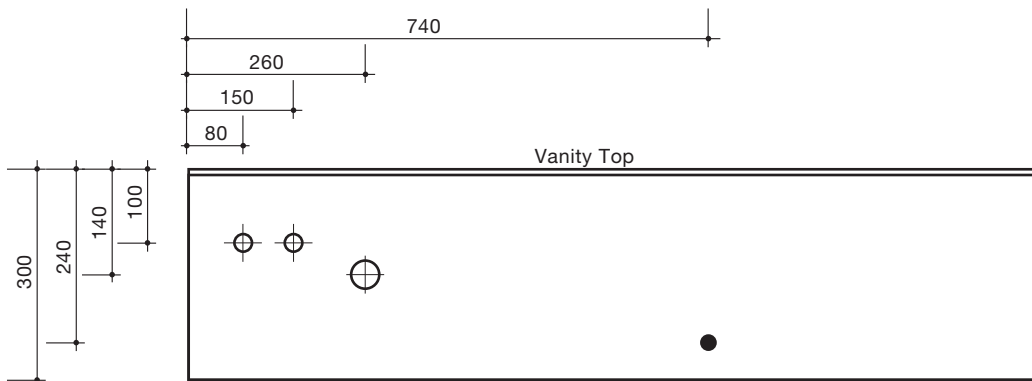

GLIDE 750

GLIDE 1200

GLIDE 1500

GLIDE 1750 DOUBLE BASIN

Glide 750 Front Elevation

Key

- Power Cord
- ⊕ Hot and Cold
- ⊕ 40mm Waste Pipe

Glide 1200 Front Elevation