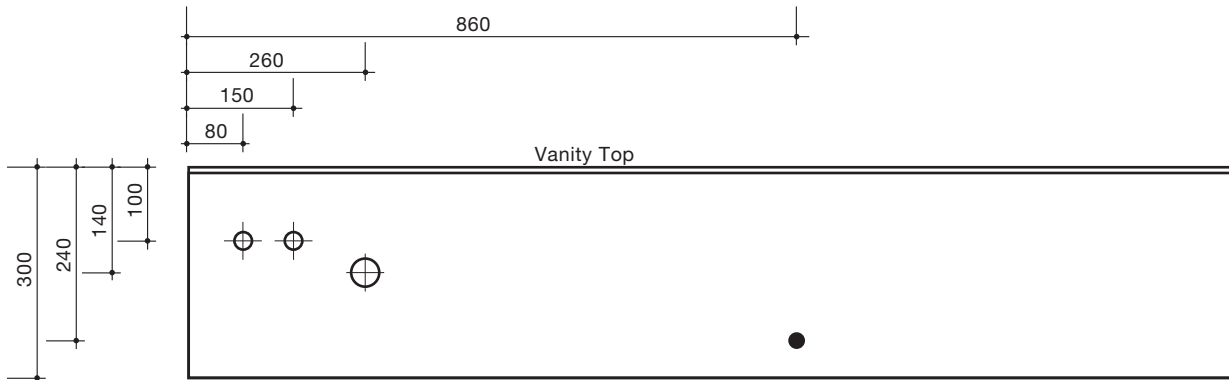

GLIDE 750

GLIDE 1200

GLIDE 1500

GLIDE 1750 DOUBLE BASIN

Glide 750 Front Elevation

Key

- Power Cord
- ⊕ Hot and Cold
- ⊕ 40mm Waste Pipe

Glide 1200 Front Elevation