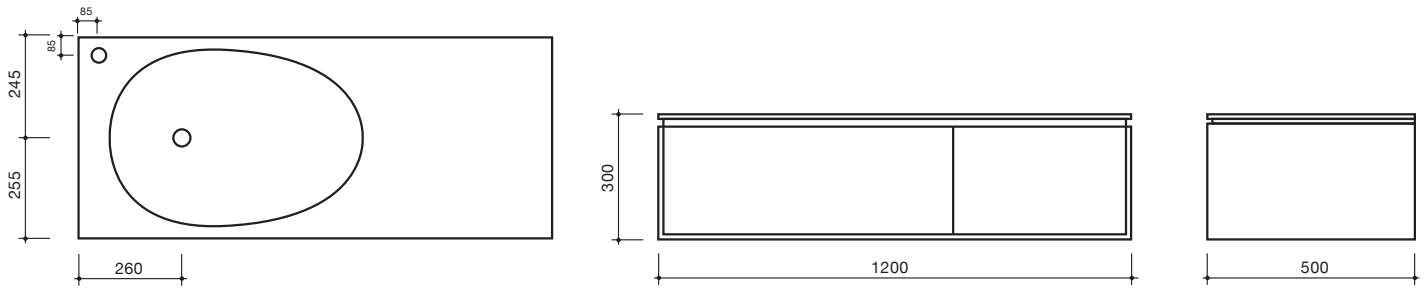

GLIDE 750

GLIDE 1200

GLIDE 1500

GLIDE 1750 DOUBLE BASIN

Glide 750 Front Elevation

Key

- Power Cord
- ⊕ Hot and Cold
- ⊕ 40mm Waste Pipe

Glide 1200 Front Elevation